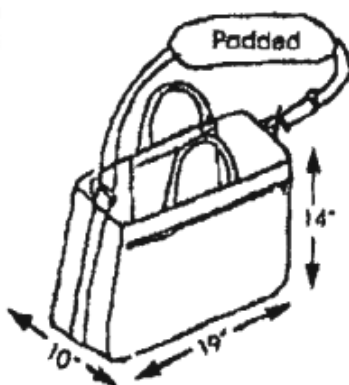

* **Straps** - Available in the above (*) colors, Black or White.

Mesh & Zippers - in Black or White.

F.O.B.: Boy River, MN

© 2008-2010 Humming Berg Bags
All Rights Reserved

HOCKEY BAGS:

Both ends have mesh for air flow, two zippers for easy access. Webbing goes around the bag with one side adjustable for over the shoulder carrying.

- SM 15" w, 15" d, ONE 24" zipper
- MD 19" w, 18" d, TWO 28" zippers
- LG 19" w, 20" d, TWO 35" zippers

HOCKEY BAG WITH SKATE POCKETS:

Both ends have mesh for air flow. Webbing goes around the bag with one side adjustable for over the shoulder carrying. Pocket on the other side of bag between webbing.

- SM 15" w, 15" d, 24" zipper
- MD 19" w, 18" d, 32" zipper
- LG 19" w, 20" d, 35" zipper
- XLG 20" w, 24" d, 37" zipper

Hockey options: Padded Strap, inside zipped pocket.

HOCKEY COACHES BAG:

Mesh bottom holds the pucks and not the ice! Inside pocket, whistle clip and two pockets on other side.