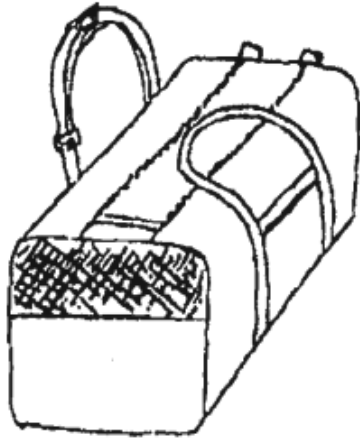

Humming Berg Bags, Inc.

CUSTOM MADE TO ORDER QUALITY SPORT BAGS

Phone: (218) 889-2750 | sales@hummingbergbags.com

Established 1986

HOCKEY BAGS

COLORS AVAILABLE

- * Black
- * Red
- * Royal
- * Orange
- * Navy
- * Gold
- * Lt. Grey
- Charcoal
- Maroon
- * Kelly Green
- Forest Green
- Purple
- * Brown
- Crimson
- * Columbia Blue - is available in 600 polycord.

* **Straps** - Available in the above (*) colors, Black or White.

Mesh & Zippers - in Black or White.

F.O.B.: Boy River, MN

© 2008-2010 Humming Berg Bags
All Rights Reserved

HOCKEY BAGS:

Both ends have mesh for air flow, two zippers for easy access. Webbing goes around the bag with one side adjustable for over the shoulder carrying.

- SM 15" w, 15" d, ONE 24" zipper
- MD 19" w, 18" d, TWO 28" zippers
- LG 19" w, 20" d, TWO 35" zippers

HOCKEY BAG WITH SKATE POCKETS:

Both ends have mesh for air flow. Webbing goes around the bag with one side adjustable for over the shoulder carrying. Pocket on the other side of bag between webbing.

- SM 15" w, 15" d, 24" zipper
- MD 19" w, 18" d, 32" zipper
- LG 19" w, 20" d, 35" zipper
- XLG 20" w, 24" d, 37" zipper

Hockey options: Padded Strap, inside zipped pocket.

HOCKEY COACHES BAG:

Mesh bottom holds the pucks and not the ice! Inside pocket, whistle clip and two pockets on other side.